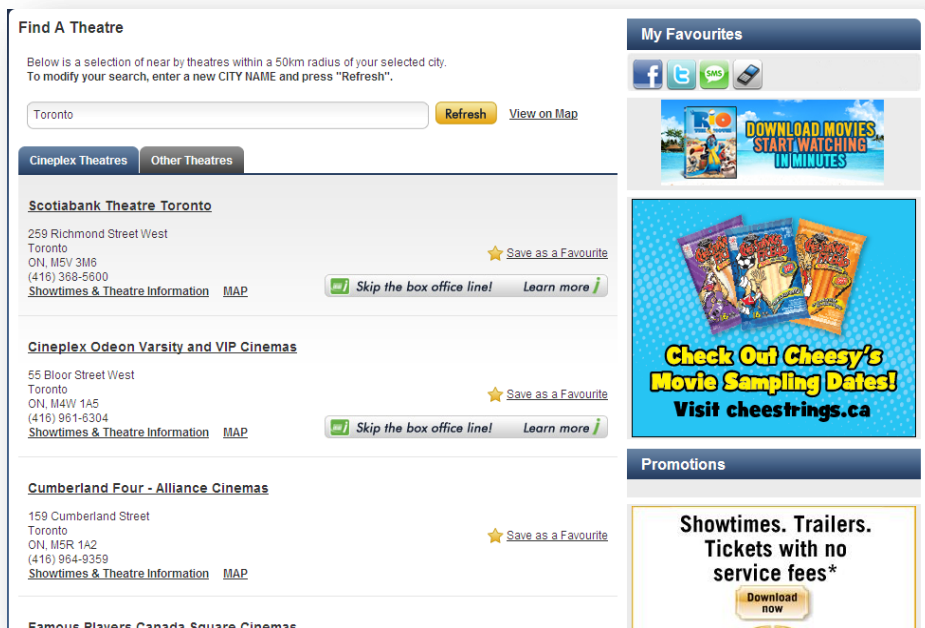

+ + + + +

For a detailed guide that includes screenshots of the sections you will encounter, please see below.

START

- 1) Go to www.cineplex.com
- 2) Click on [THEATRES]

FIND YOUR CITY

3) Enter your City – Click [REFRESH]

Theatre Listing will display below – Click on the name of the theatre location

SELECT YOUR THEATRE & SHOWTIME

Theatre information will appear

4) Select date of visit – scroll down and select your preferred date