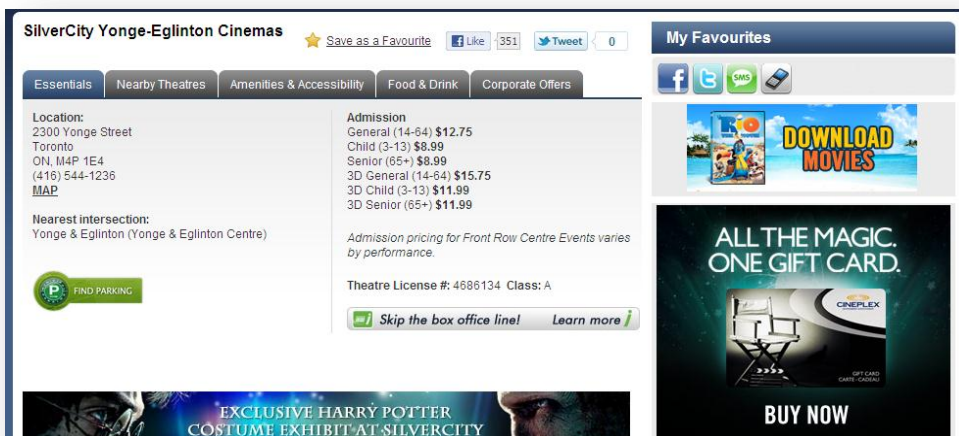

SELECT YOUR THEATRE & SHOWTIME

Theatre information will appear