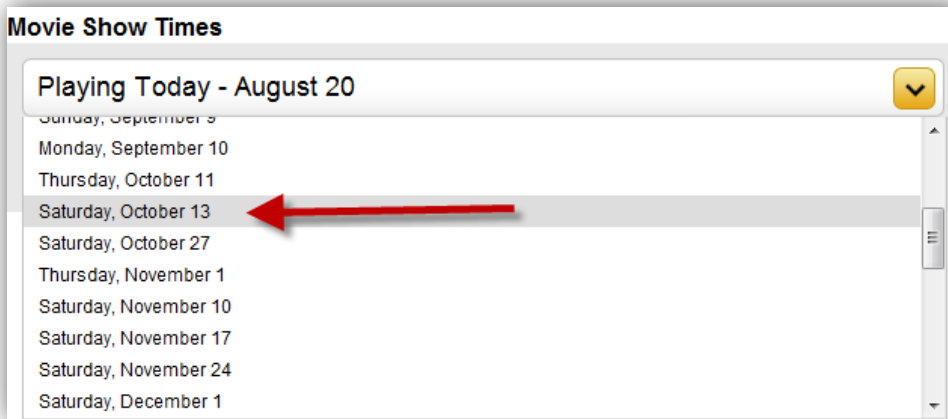

Theatre Listing will display below – Click on the name of the theatre location

SELECT YOUR THEATRE & SHOWTIME

Theatre information will appear

4) Select date of visit – scroll down and select your preferred date