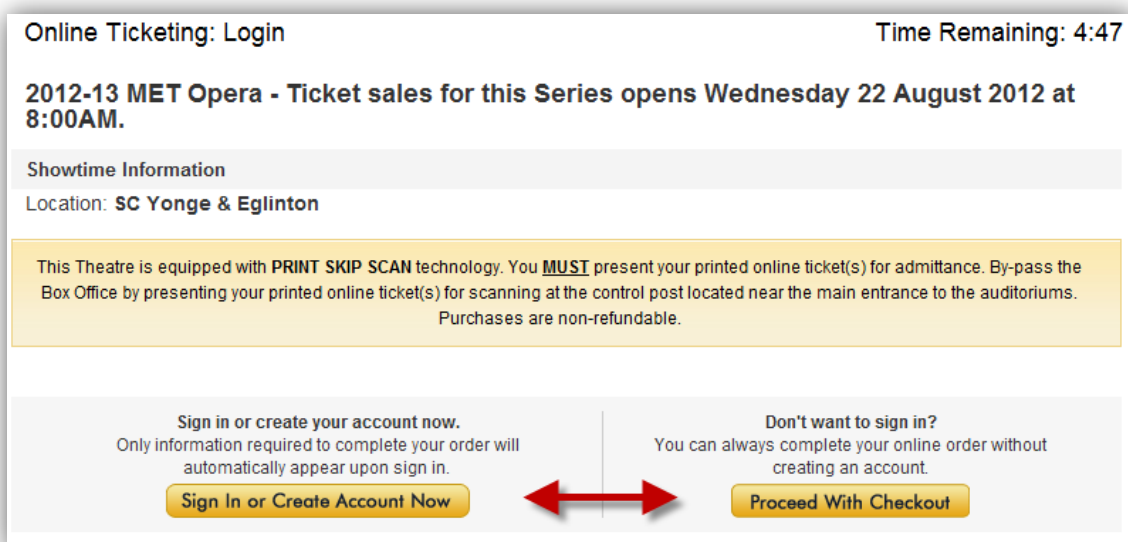

PURCHASE PROCESS BEGINS

6) Sign in using your Cineplex.com account OR proceed as a guest.